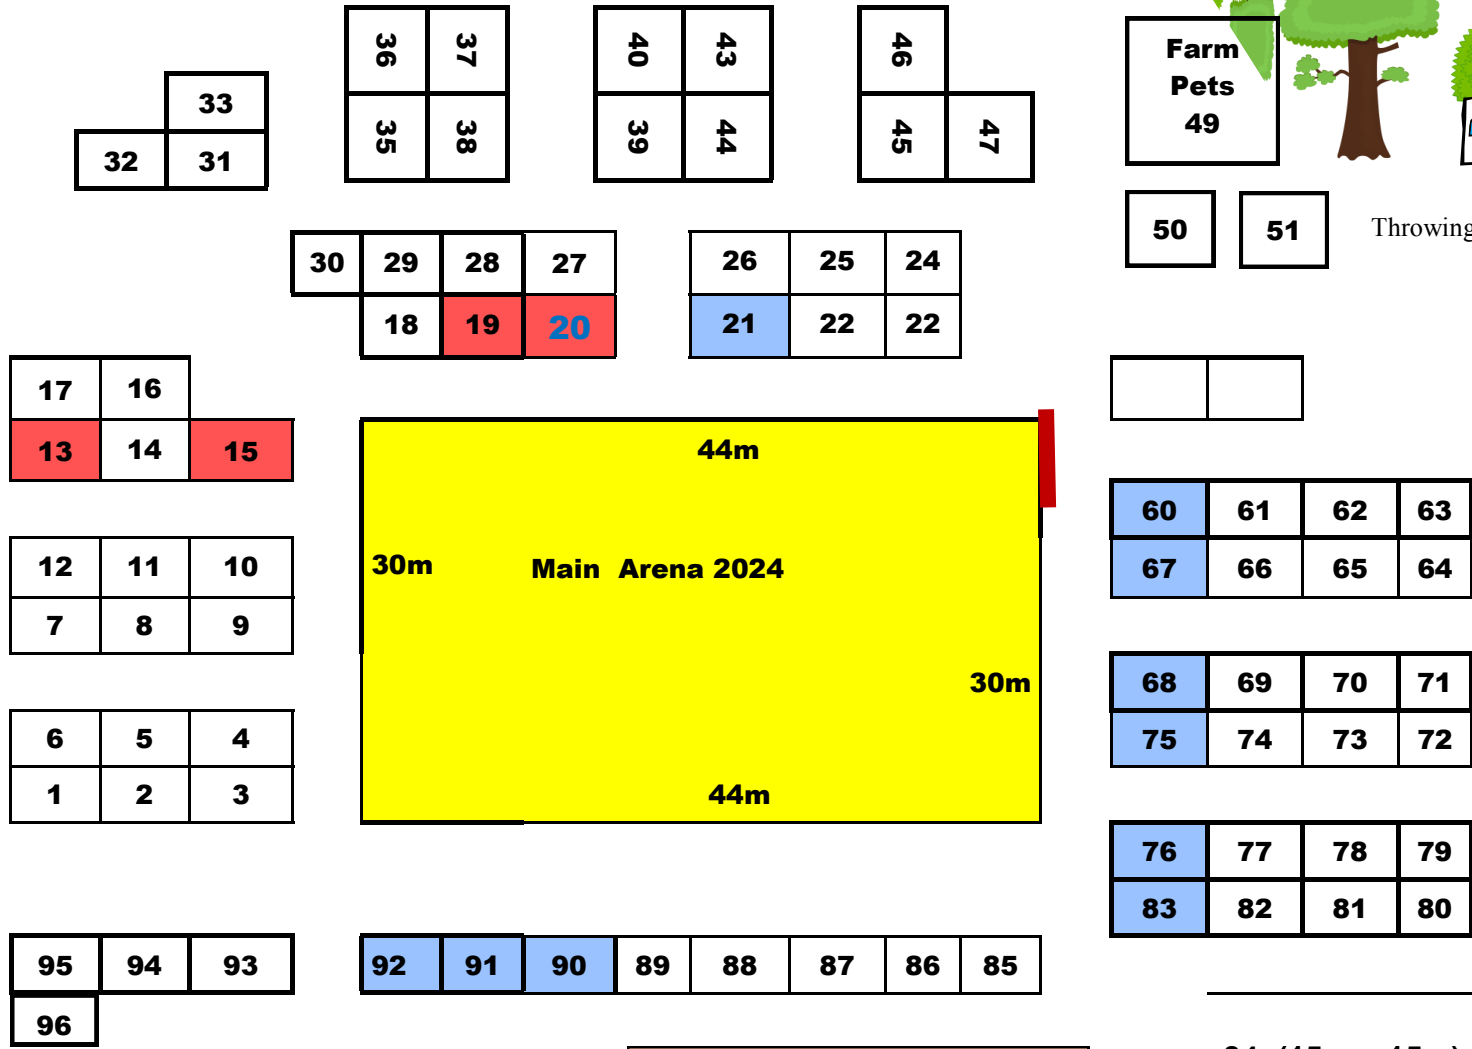

Dog show

KEY
Red Power
Blue Fete Gaz

Yellow Rope Area

Rope along path & Gates

Village Car Park

Gate 4

Gate 2

Gate 1

Gate 3

48
Classic Wheels

Playground

Farm Pets 49

Throwing Games

Chipperfield Funfair 59

Performers' parking

84 (15m x 15m)
Juggling Jake

44m
30m
Main Arena 2024
30m
44m

Keep Clear — Emergency Vehicle Exit

THE BRAMLEY ROAD